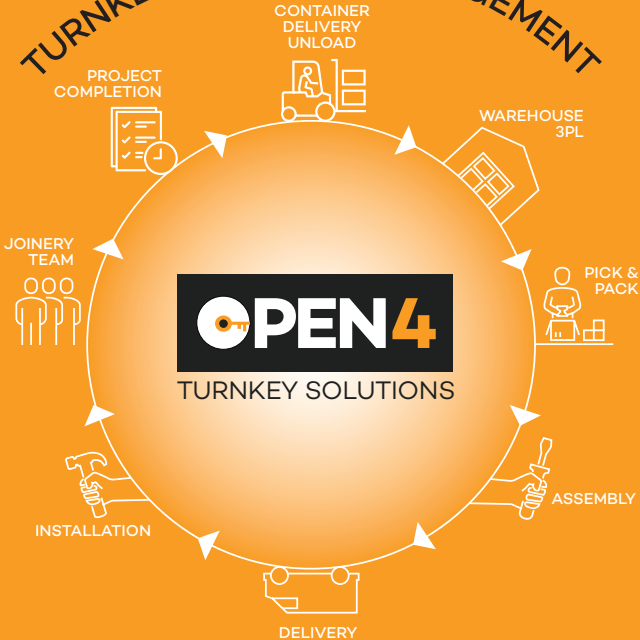

TURNKEY PROJECT MANAGEMENT

ON **QUALITY** | ON **BUDGET** | ON **TIME**